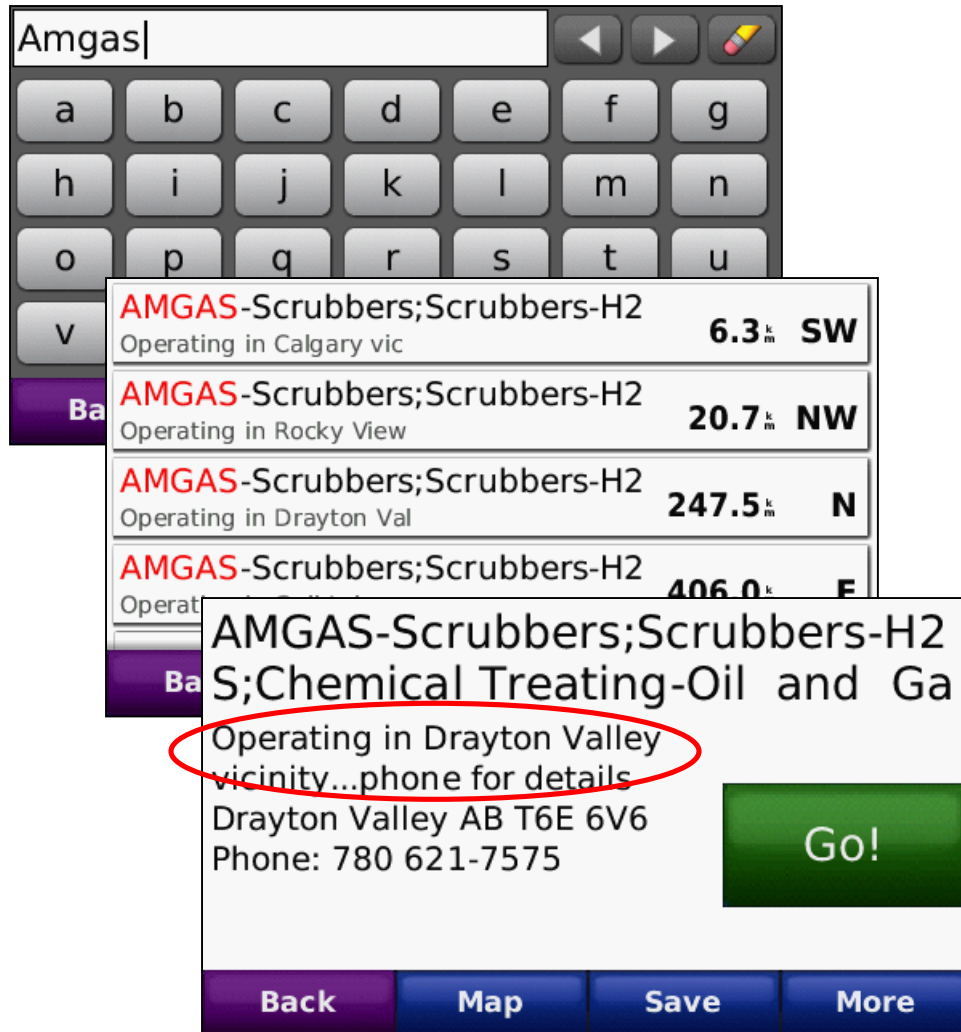

Select
**“COSSD
 Advertiser
 Listings”**

Lakeview Signature Inn-Hotels- 2622 39 Ave NE	0.2 k	NE
ParaSolve-Chemical Treating-Oil 4B-1304 4 St SW	0.5 k	SW
Reding Instruments-Heaters-Exp 1-3600 21 St NE	0.5 k	SW
Gas Liquids Engineering-Consult 300-2749 39 Ave NE	0.5 k	E

ALL listings in ALL categories are being displayed in proximity order.

Now choose **“Spell”** to begin a keyword (company or category) search!
 EXAMPLES FOLLOW!!!

What VERSION are you using now?

Search by COMPANY name

No specific
Lat & Long
available OR
applicable

Details, listing ALL
categories,
searchable or not

Search by CATEGORY or keyword

The image shows a mobile application interface for searching businesses. At the top, a search bar contains the text "Drill". Below it is a virtual keyboard with letters a through n. A list of search results is displayed, each with a business name, address, distance, and direction. The results are: