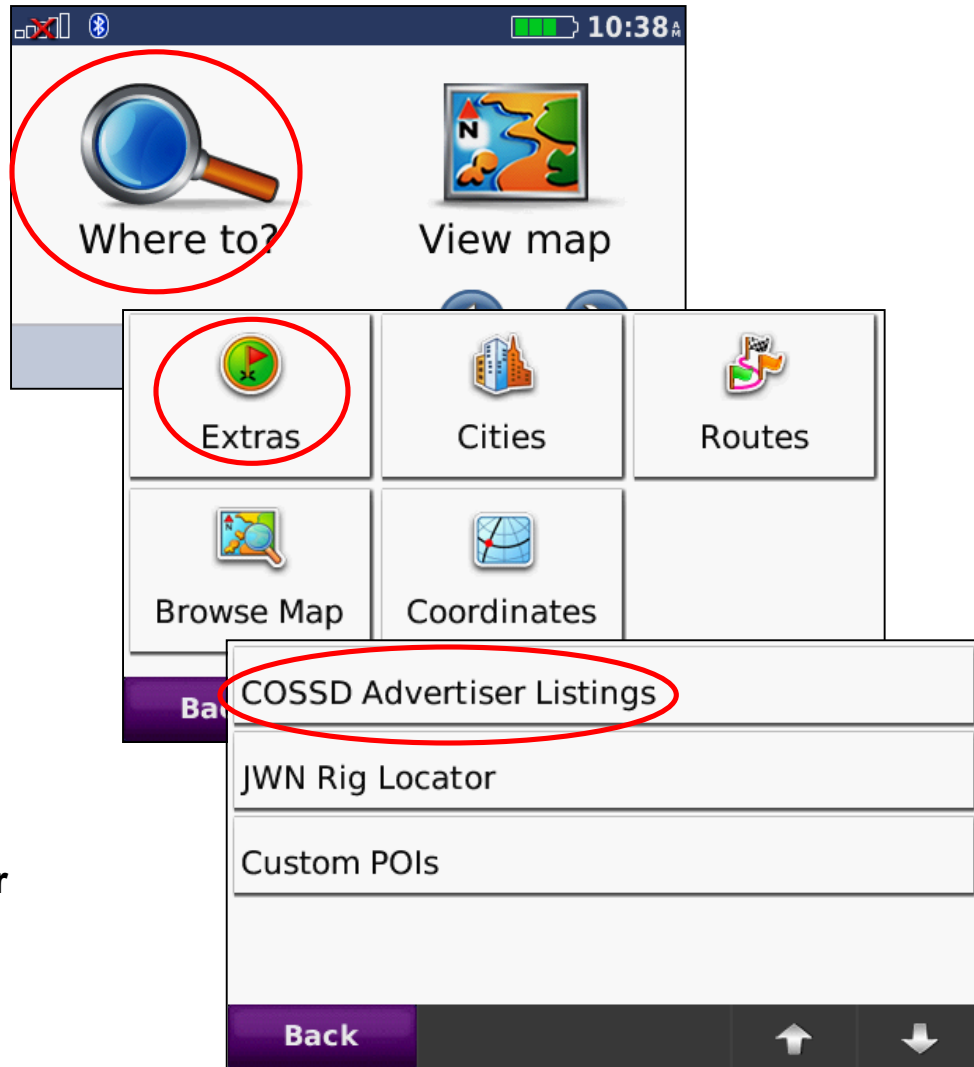

COSSD Listing Searches on the Garmin

Select
**“COSSD
Advertiser
Listings”**

Lakeview Signature Inn-Hotels- 2622 39 Ave NE	0.2 k	NE
ParaSolve-Chemical Treating-Oil 4B-1304 4 St SW	0.5 k	SW
Reding Instruments-Heaters-Exp 1-3600 21 St NE	0.5 k	SW
Gas Liquids Engineering-Consult 300-2749 39 Ave NE	0.5 k	E

ALL listings in ALL categories are being displayed in proximity order.

Now choose **“Spell”** to begin a keyword (company or category) search!
EXAMPLES FOLLOW!!!